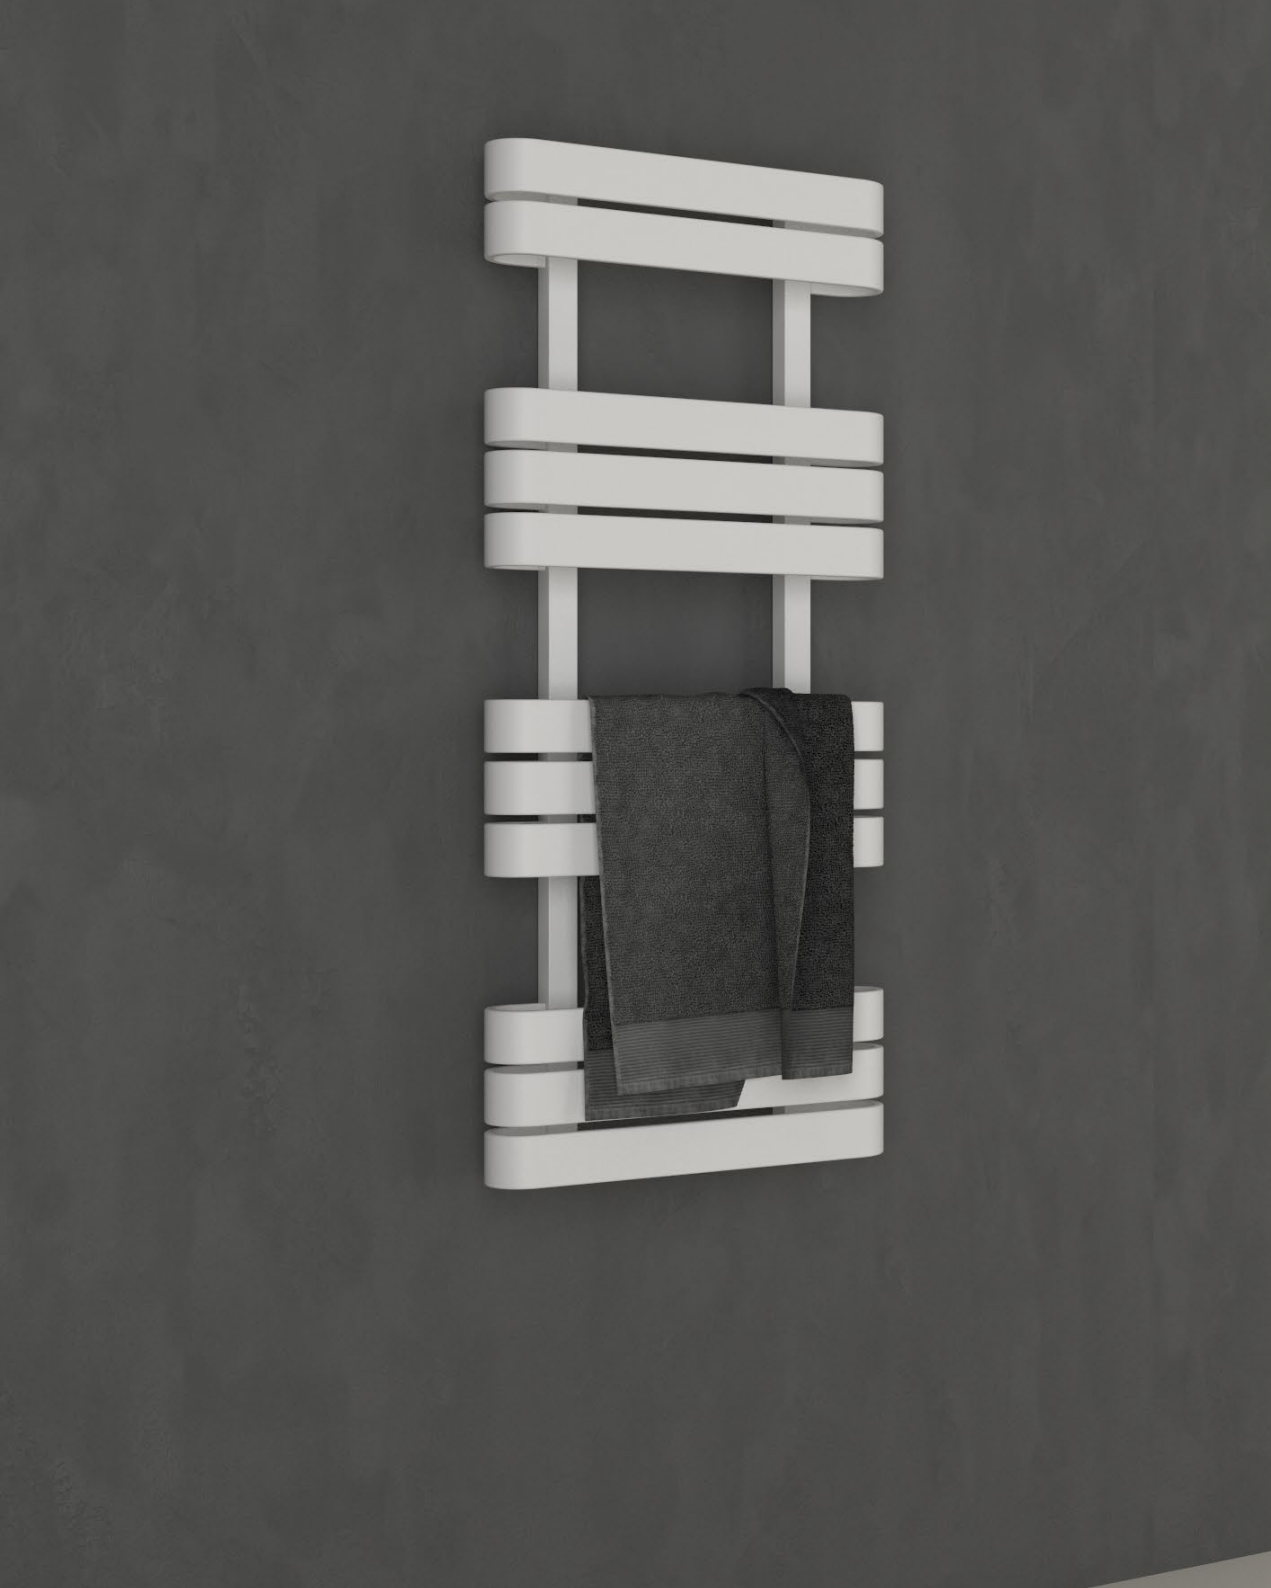

We hope you enjoy our latest collection

ECO GB

London - Great Britain

www.eco-rad.com

Towel Radiator

KENT

DESCRIPTION

KENT Towel Radiator is a stunning new product range, featuring U-shape slim rectangular tubes at 60x12mm, expertly bended to follow a fluid form. This model is available in white and anthracite colours, providing ultra modern and stylish addition to any bathrooms.

Towel Radiator

EDINBURGH

DESCRIPTION

EDINBURGH is our stunning range of Designer Radiators, newly introduced in 2021, featuring curved profiles. Available in White & Anthracite, perfect for a modern interior

Towel Radiator

SOMERSET

DESCRIPTION

SOMERSET Towel Radiator, introduced in 2021, features a slim bended-profile. This model is uniquely in its design, providing interior designers and architects the creativity freedom