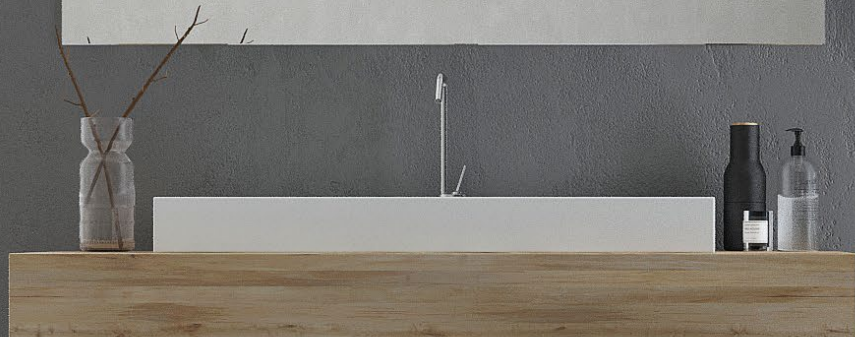

Towel Radiator

SOMERSET

DESCRIPTION

SOMERSET Towel Radiator, introduced in 2021, features a slim bended-profile. This model is uniquely in its design, providing interior designers and architects the creativity freedom